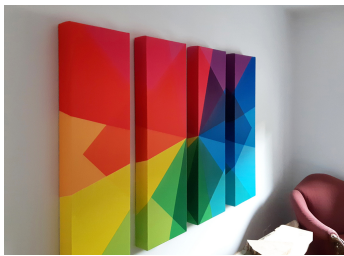

SPECTRE

Prix: $800.00

HUGGER

Prix: $120.00