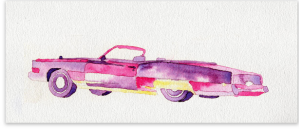

CADIROSE

Price: $135.00 - $235.00