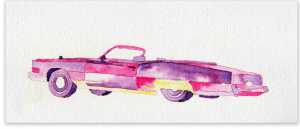

CADIROSE

Price: $135.00 - $235.00