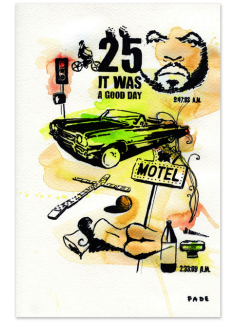

MATA

Price: \$135.00

HUGGER

Price: \$120.00

LACETS

Price: \$140.00

VITRAIL

Price: \$175.00

PHARE (BOÎTIER LUMINEUX)

Price: \$515.00

SANDALE

Price: \$55.00 - \$105.00

L'ÉLÉPHANT ROSE

Price: \$120.00

GAZELLE MAUVE

Price: \$40.00 - \$120.00

GAZELLE JAUNE

Price: \$40.00 - \$120.00

LE PERROQUET D'À CÔTÉ

Price: \$250.00

IT WAS A GOOD DAY

Price: \$55.00

JACQUES ON LOCK

Price: \$105.00