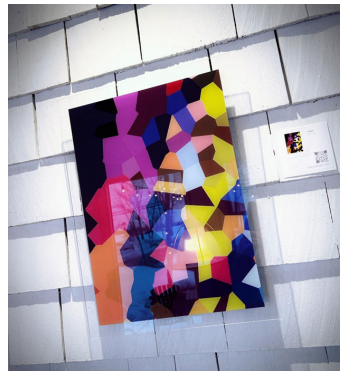

MATA

Price: \$135.00

HUGGER

Price: \$120.00

LACETS

Price: \$140.00

VITRAIL

Price: \$175.00