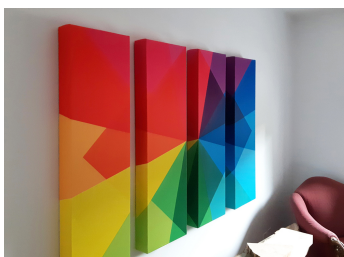

SPECTRE

Price: $800.00