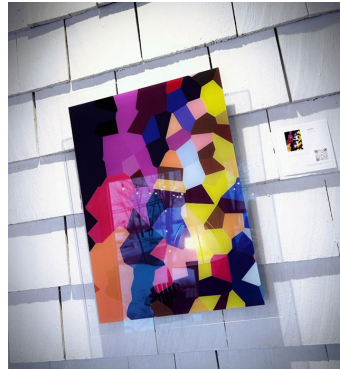

LACETS

Price: $140.00

VITRAIL

Price: $175.00