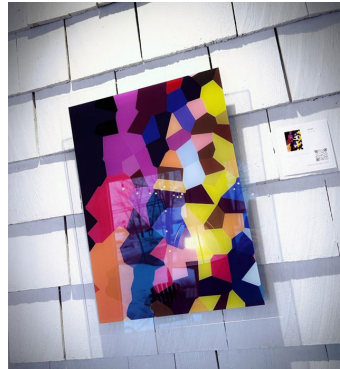

MATA

Price: \$135.00

HUGGER

Price: \$120.00

LACETS

Price: \$140.00

VITRAIL

Price: \$175.00